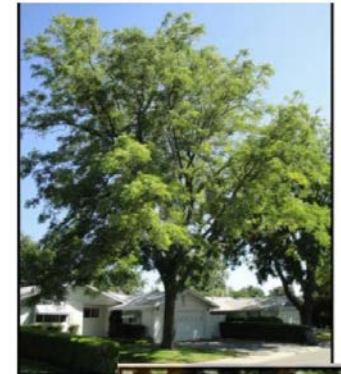

(first come first served while supplies last)

Get a Free Tree in Gallup!

4-19-2025 TREES to Give Away:

Hackberry Tree —

40-60 feet Tall
40-50 feet Wide

Canada Red Chokecherry (berries for wildlife)

10-20 feet Tall 8-15 feet Wide

Box Elder

30-50 feet Tall
25-45 feet Wide
Fast Grower

Espresso Kentucky Coffee Tree—

40-50ft Tall + 20-30 ft wide
Yields one pound of roasted coffee seeds per year.

Locust Tree

30-50 feet Tall
20-30 feet Wide